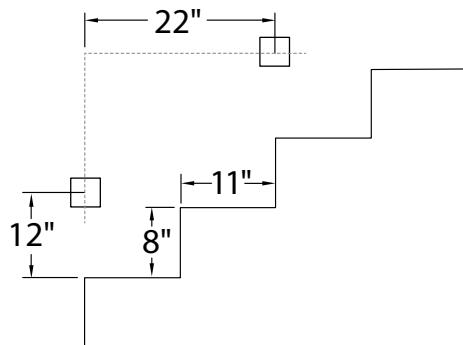

Stairs - Wall Mount