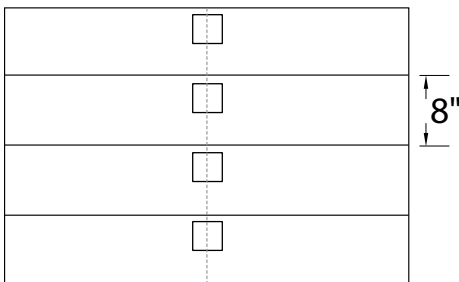

Stairs - Step Mount

Mount in center of stair as close to the upper tread as possible.
For best results use one light per step for steps narrower than 5'.

WAC Lighting
www.waclighting.com
Phone (800) 526.2588 • Fax (800) 526.2585

Headquarters/Eastern Distribution Center
44 Harbor Park Drive • Port Washington, NY 11050
Phone (516) 515.5000 • Fax (516) 515.5050

Western Distribution Center
1750 Archibald Avenue • Ontario, CA 91760
Phone (800) 526.2588 • Fax (800) 526.2585