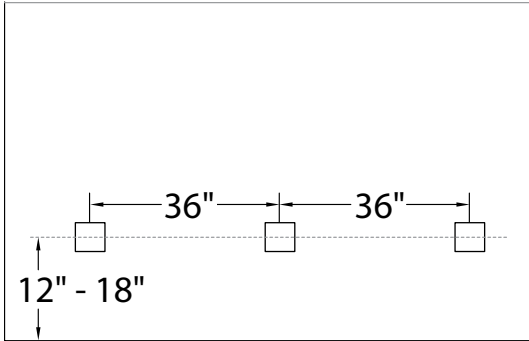

Model: WL-LED100

LEDme® Step Light

WAC LIGHTING

Responsible Lighting®

Spacing Recommendations for Optimal Light Distribution

Corridors / Hallways