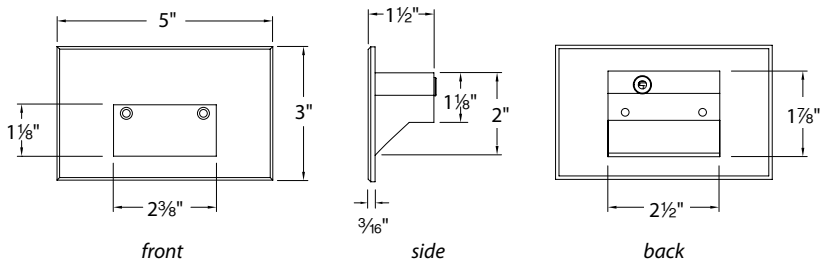

Fixture Type:

Catalog Number:

Project: _____

Location: _____

PRODUCT DESCRIPTION

Horizontal rectangle LEDme® Step Light. Designed for safety and style on stairways, patios, decks, balcony areas, walkways and building perimeters. Features an architectural design. Energy efficient for long-lasting indoor and outdoor lighting solutions. Creates an attractive, romantic impression at night.

FEATURES

- 316 marine grade cast stainless steel (SS) available
- Direct wiring, no driver needed
- Low profile, flush to wall aesthetics with no visible hardware
- Turtle friendly (AM, RD colors)
- 40,000 hour rated life
- Balanced lighting, free of shadows with minimum glare
- Up to 200 fixtures can be connected in parallel
- Replaceable LED module
- 5 year WAC Lighting product warranty

SPECIFICATIONS

Construction: Die-cast aluminum or 316 marine grade cast stainless steel

Power: Direct wiring, no remote driver needed. Input voltage: 120V or 277V AC 50/60Hz

Light Source: 3000K CCT Samsung HV-AC High Power LED, CRI: 85
Optional color lenses. Total power consumption of 3.9W

Mounting: Fits into 2" x 4" J-Box with minimum inside dimensions of 3"L x 2"W x 2"H

Includes bracket for J-Box mount. See next page for spacing recommendations

Dimming: Dim to 10% with electronic low voltage (ELV) dimmer
Approved dimmers: Lutron Skylark SELV-300P-WH and Leviton Vizia VPE04

Standards: IP66, UL listed for wet locations

FIXTURE PERFORMANCE

Model #	Lm	Model #	Lm	Model #	Lm	Model #	Lm	Model #	Lm
WL-LED100-C-SS	45	WL-LED100-C-BK	31	WL-LED100-C-WT	68	WL-LED100-C-BN	31	WL-LED100-C-BZ	32
WL-LED100-AM-SS	28	WL-LED100-AM-BK	19	WL-LED100-AM-WT	38	WL-LED100-AM-BN	19	WL-LED100-AM-BZ	21
WL-LED100-RD-SS	3	WL-LED100-RD-BK	2	WL-LED100-RD-WT	4	WL-LED100-RD-BN	2	WL-LED100-RD-BZ	2
WL-LED100-BL-SS	5	WL-LED100-BL-BK	3	WL-LED100-BL-WT	8	WL-LED100-BL-BN	3	WL-LED100-BL-BZ	4
WL-LED100F-C-SS	37	WL-LED100F-C-BK	25	WL-LED100F-C-WT	58	WL-LED100F-C-BN	25	WL-LED100F-C-BZ	27
WL-LED100F-AM-SS	20	WL-LED100F-AM-BK	14	WL-LED100F-AM-WT	29	WL-LED100F-AM-BN	14	WL-LED100F-AM-BZ	15
WL-LED100F-RD-SS	2	WL-LED100F-RD-BK	1.5	WL-LED100F-RD-WT	3	WL-LED100F-RD-BN	1.5	WL-LED100F-RD-BZ	2
WL-LED100F-BL-SS	4	WL-LED100F-BL-BK	3	WL-LED100F-BL-WT	6	WL-LED100F-BL-BN	3	WL-LED100F-BL-BZ	3

ORDER NUMBER

Model #	Color	Finish
WL-LED100 120V	C White 3000K	SS Stainless Steel
WL-LED100F 277V	AM Amber 610nm	BK Black
	RD Red 640nm	WT White
	BL Blue 450nm	BN Brushed Nickel
		BZ Bronze